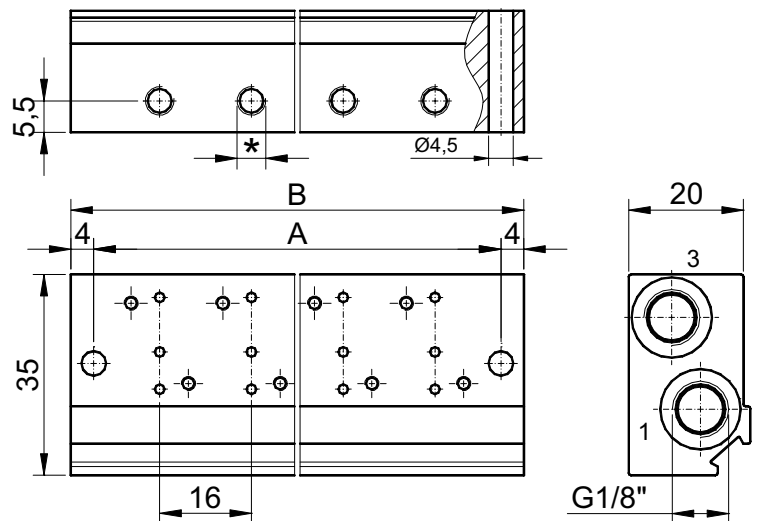

SINGLE BASE

Code:
B01/340/M5

MULTIPLE BASES

Code:
B...../340/M5

N° PLACES

B...../340/R4

N° PLACES

* = M5 Thread

* = quick connection
for pipes Øext 4

N° PLACES	2	3	4	5	6	7	8	9	10
A	39	55	71	87	103	119	135	151	167
B	47	63	79	95	111	127	143	159	175

BLANKING PLATE

Code:
PC/340

REVERSING PLATE FOR N.O. (341)

Code:
PA/340

SINGLE BASE

Code:
B01/345/M5

MULTIPLE BASES

Code:
B...../345/M5

N° PLACES

B...../345/R4

N° PLACES

* = M5 Thread

* = quick connection
for pipes Øext 4

N° PLACES	2	3	4	5	6	7	8	9	10
A	39	55	71	87	103	119	135	151	167
B	47	63	79	95	111	127	143	159	175

BLANKING PLATE

Code:
PC/345