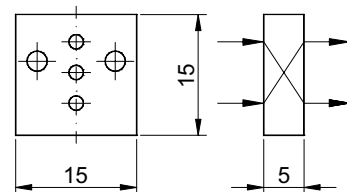

SINGLE BASE

Code:
B01/340/M5

MULTIPLE BASES

Code:
B...../340/M5

N° PLACES

B...../340/R4

N° PLACES

* = M5 Thread

* = quick connection
for pipes Øext 4

N° PLACES	2	3	4	5	6	7	8	9	10
A	39	55	71	87	103	119	135	151	167
B	47	63	79	95	111	127	143	159	175

BLANKING PLATE

Code:
PC/340

REVERSING PLATE FOR N.O. (341)

Code:
PA/340

SINGLE BASE

Code:
B01/345/M5

MULTIPLE BASES

Code:
B...../345/M5

N° PLACES

B...../345/R4

N° PLACES

* = M5 Thread