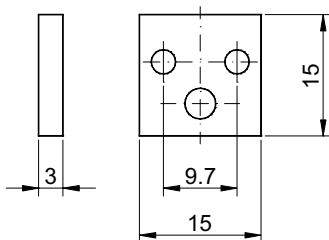

SINGLE BASE

Code:
B01/340/M5

MULTIPLE BASES

Code:
B...../340/M5

N° PLACES

B...../340/R4

N° PLACES

* = M5 Thread

* = quick connection
for pipes Øext 4

N° PLACES	2	3	4	5	6	7	8	9	10
A	39	55	71	87	103	119	135	151	167
B	47	63	79	95	111	127	143	159	175

BLANKING PLATE

Code:
PC/340

REVERSING PLATE FOR N.O. (341)

Code:
PA/340

SINGLE BASE

Code:
B01/345/M5

MULTIPLE BASES

Code:
B...../345/M5

N° PLACES

B...../345/R4

N° PLACES

* = M5 Thread