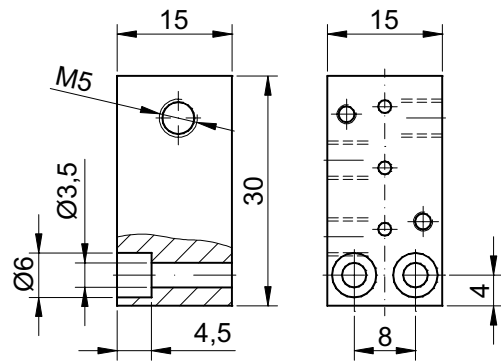

SINGLE BASE

Code:
B01/340/M5

MULTIPLE BASES

Code:
B...../340/M5

N° PLACES

B...../340/R4

N° PLACES

* = M5 Thread

* = quick connection
for pipes Øext 4

N° PLACES	2	3	4	5	6	7	8	9	10
A	39	55	71	87	103	119	135	151	167
B	47	63	79	95	111	127	143	159	175

BLANKING PLATE

Code:
PC/340

REVERSING PLATE FOR N.O. (341)

Code:
PA/340

SINGLE BASE

Code:
B01/345/M5

MULTIPLE BASES

Code:
B...../345/M5

N° PLACES

B...../345/R4

N° PLACES

* = M5 Thread

* = quick connection
for pipes Øext 4

N° PLACES	2	3	4	5	6	7	8	9	10
A	39	55	71	87	103	119	135	151	167
B	47	63	79	95	111	127	143	159	175

BLANKING PLATE

Code:
PC/345