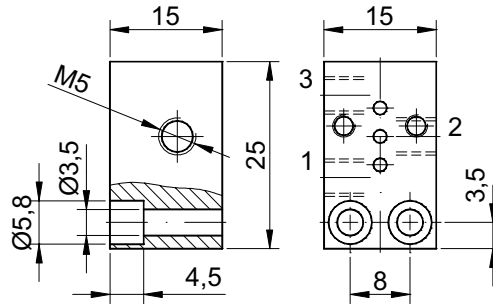

SINGLE BASE

Code:
B01/340/M5

MULTIPLE BASES

Code:
B...../340/M5

N° PLACES

B...../340/R4

N° PLACES

* = M5 Thread

* = quick connection
for pipes Øext 4

N° PLACES	2	3	4	5	6	7	8	9	10
A	39	55	71	87	103	119	135	151	167
B	47	63	79	95	111	127	143	159	175

BLANKING PLATE

Code:
PC/340

REVERSING PLATE FOR N.O. (341)

Code:
PA/340

SINGLE BASE

Code:
B01/345/M5

MULTIPLE BASES

Code:
B...../345/M5

N° PLACES

B...../345/R4

N° PLACES

* = M5 Thread

* = quick connection
for pipes Øext 4

N° PLACES	2	3	4	5	6	7	8	9	10
A	39	55	71	87	103	119	135	151	167
B	47	63	79	95	111	127	143	159	175

BLANKING PLATE

Code:
PC/345