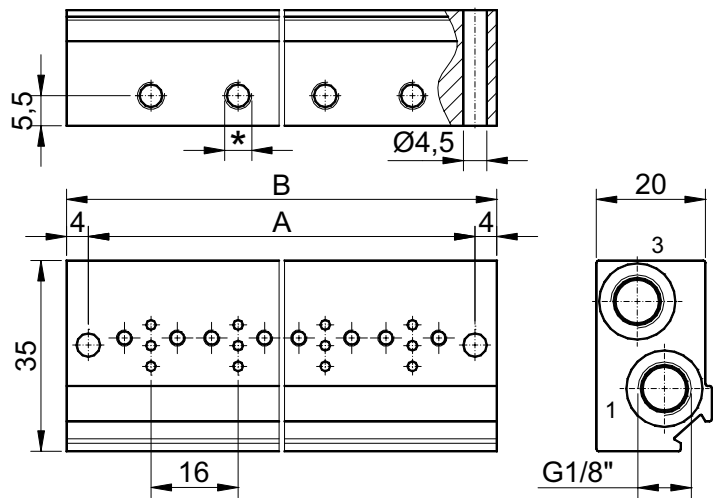

SINGLE BASE

Code:
B01/340/M5

MULTIPLE BASES

Code:
B...../340/M5

N° PLACES

B...../340/R4

N° PLACES

* = M5 Thread

* = quick connection
for pipes Øext 4

N° PLACES	2	3	4	5	6	7	8	9	10
A	39	55	71	87	103	119	135	151	167
B	47	63	79	95	111	127	143	159	175

BLANKING PLATE

Code:
PC/340

REVERSING PLATE FOR N.O. (341)

Code:
PA/340

SINGLE BASE

Code:
B01/345/M5

MULTIPLE BASES

Code:
B...../345/M5

N° PLACES

B...../345/R4

N° PLACES

* = M5 Thread

* = quick connection
for pipes Øext 4

N° PLACES	2	3	4	5	6	7	8	9	10
A	39	55	71	87	103	119	135	151	167
B	47	63	79	95	111	127	143	159	175

BLANKING PLATE

Code:
PC/345