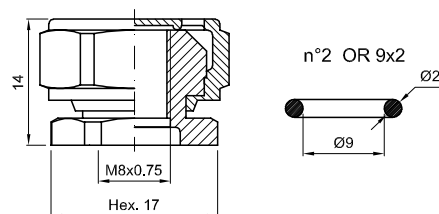

### For coil series 3 and 4 (armature tube Ø10)

Solenoid valves 2/2NC  
Code 11003000

Solenoid valves 3/2NC  
Code 11586N00

Solenoid valves 3/2NO  
Code 11587N00