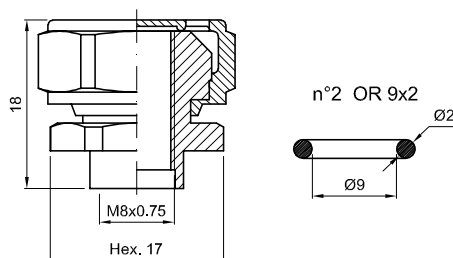

### For coil series 3 and 4 (armature tube Ø10)

Solenoid valves 2/2NC  
Code 11003000

Solenoid valves 3/2NC  
Code 11586N00

Solenoid valves 3/2NO  
Code 11587N00