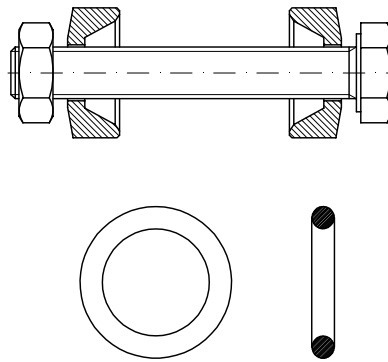

**Fixing kit for valves series 350-351**

**Code 11255000**

**Fixing flange for pilots series 570-580**

**Code 11092000**

**Fixing flange for pilots series 570-580**

**Code 10984000**

**Fixing flange for pilots series 670-680**

## Wet-proof coil fixing nut