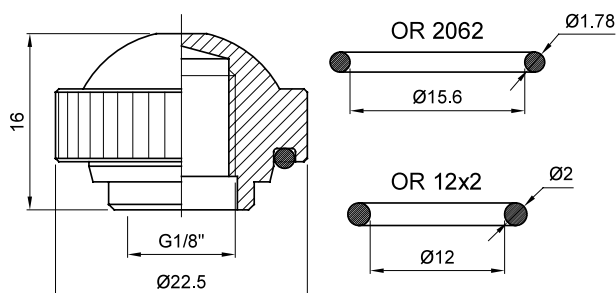

For coil series 2 and 5 (armature tube Ø13)

Solenoid valves 2/2NC
Code 11002000