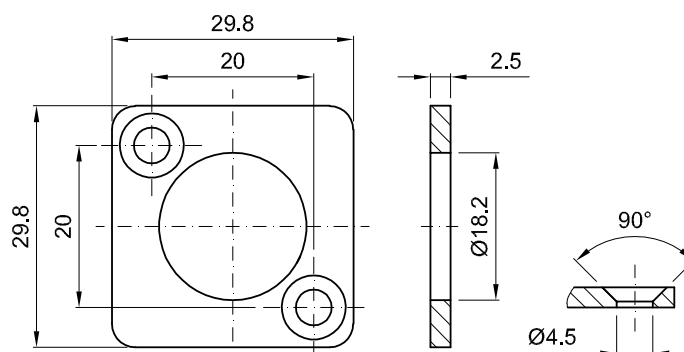

Fixing flange for pilots series 670-680

Code 11260000